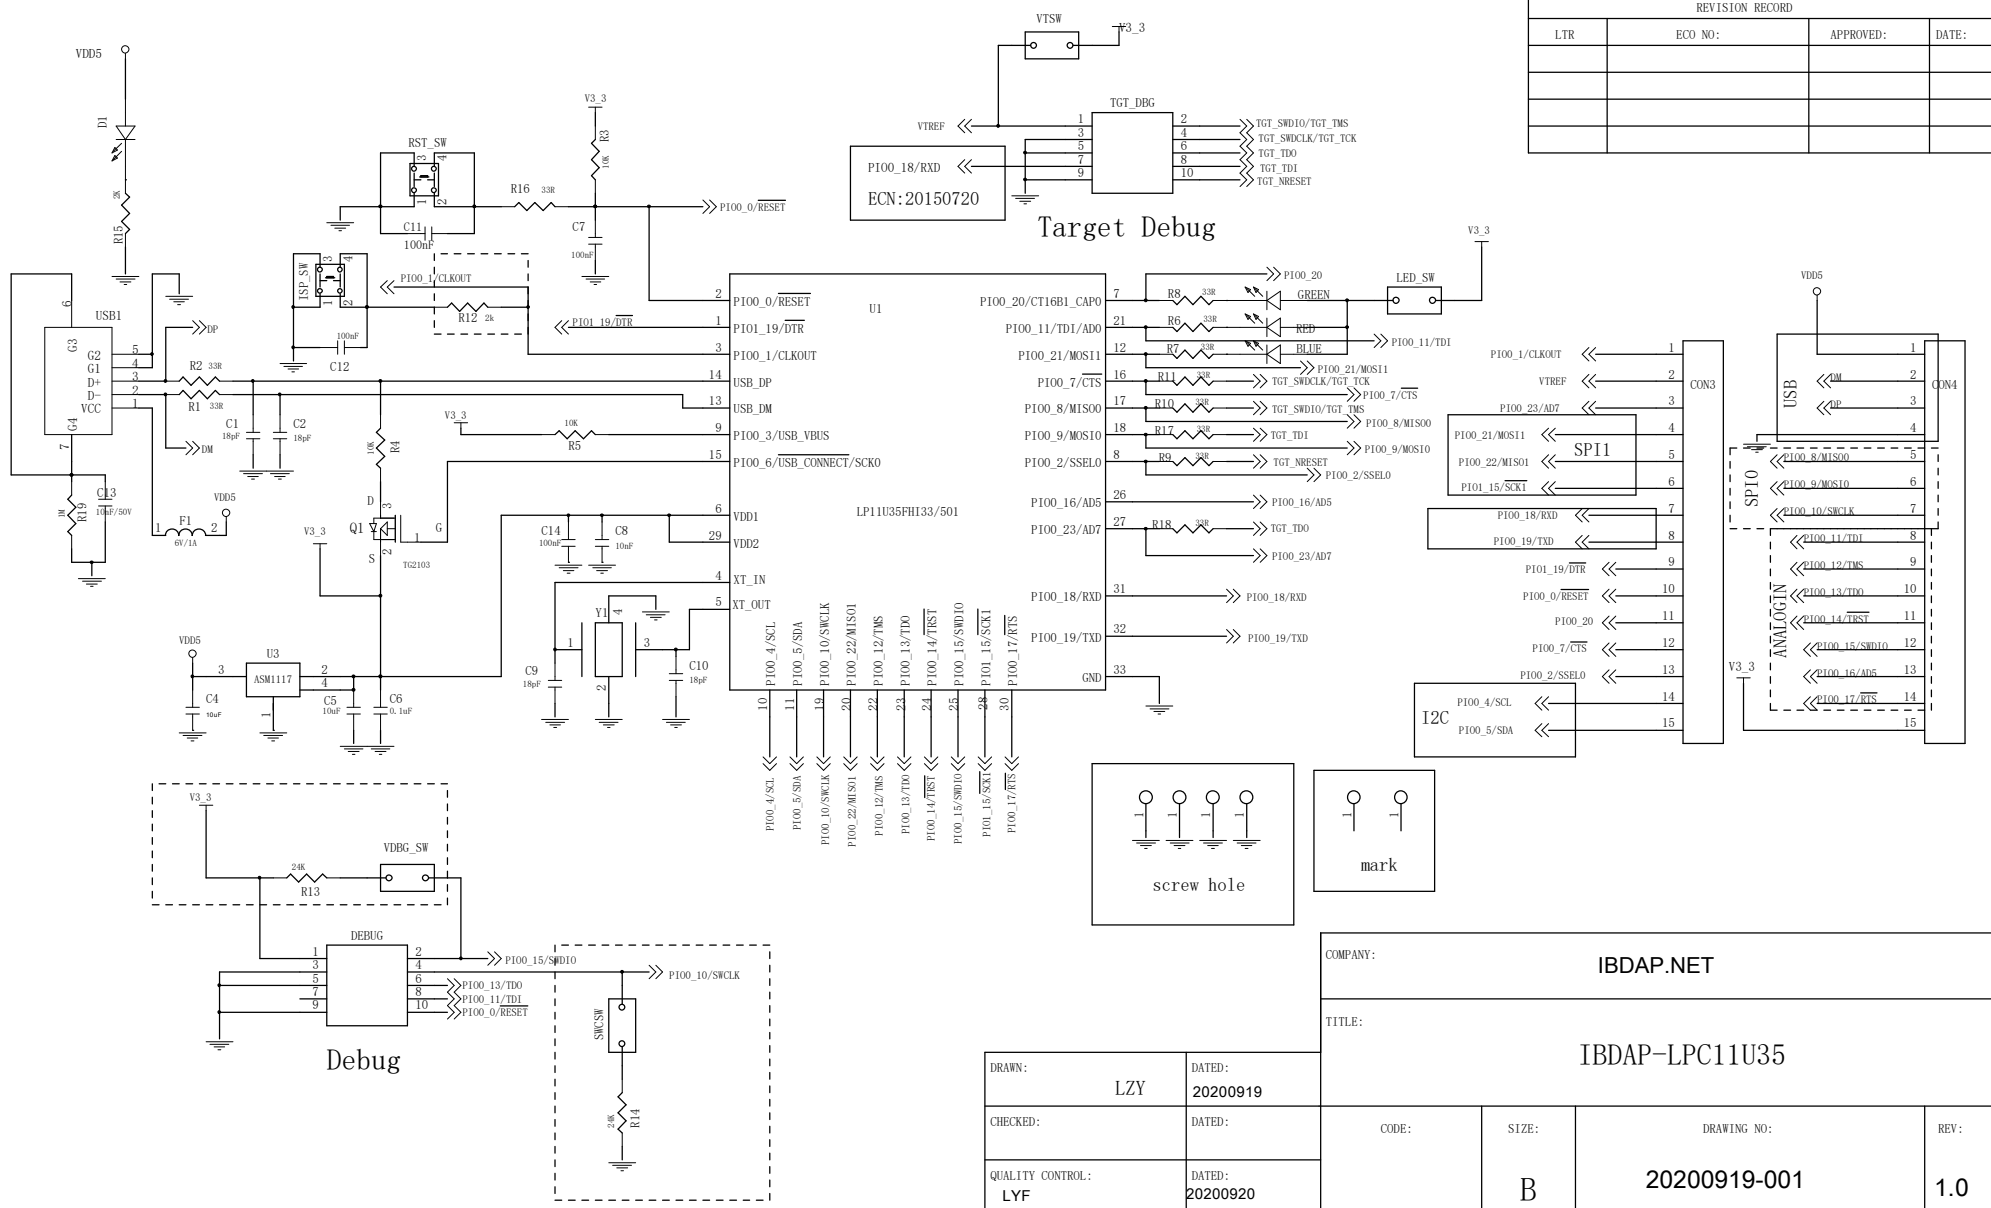

B

A

D

C

B

A

REVISION RECORD			
LTR	ECO NO:	APPROVED:	DATE:

Target Debug

COMPANY: IBDAP.NET

TITLE: IBDAP-LPC11U35

DRAWN: LZY	DATED: 20200919
CHECKED:	DATED:
QUALITY CONTROL: LYF	DATED: 20200920
RELEASED:	DATED:

CODE:	SIZE: B	DRAWING NO: 20200919-001	REV: 1.0
SCALE:			SHEET: 1 OF 1