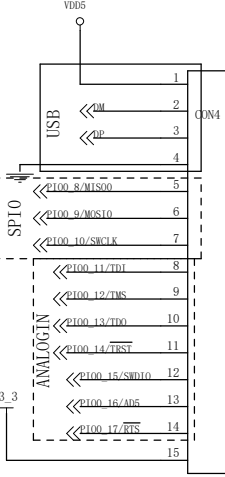

B

A

D

C

B

A

REVISION RECORD			
LTR	ECO NO:	APPROVED:	DATE:

Target Debug

COMPANY: IBDAP.NET

TITLE: IBDAP-LPC11U35

DRAWN: LZY	DATED: 20200919
CHECKED:	DATED:
QUALITY CONTROL: LYF	DATED: 20200920
RELEASED:	DATED:

CODE:	SIZE: B	DRAWING NO: 20200919-001	REV: 1.0
SCALE:			SHEET: 1 OF 1